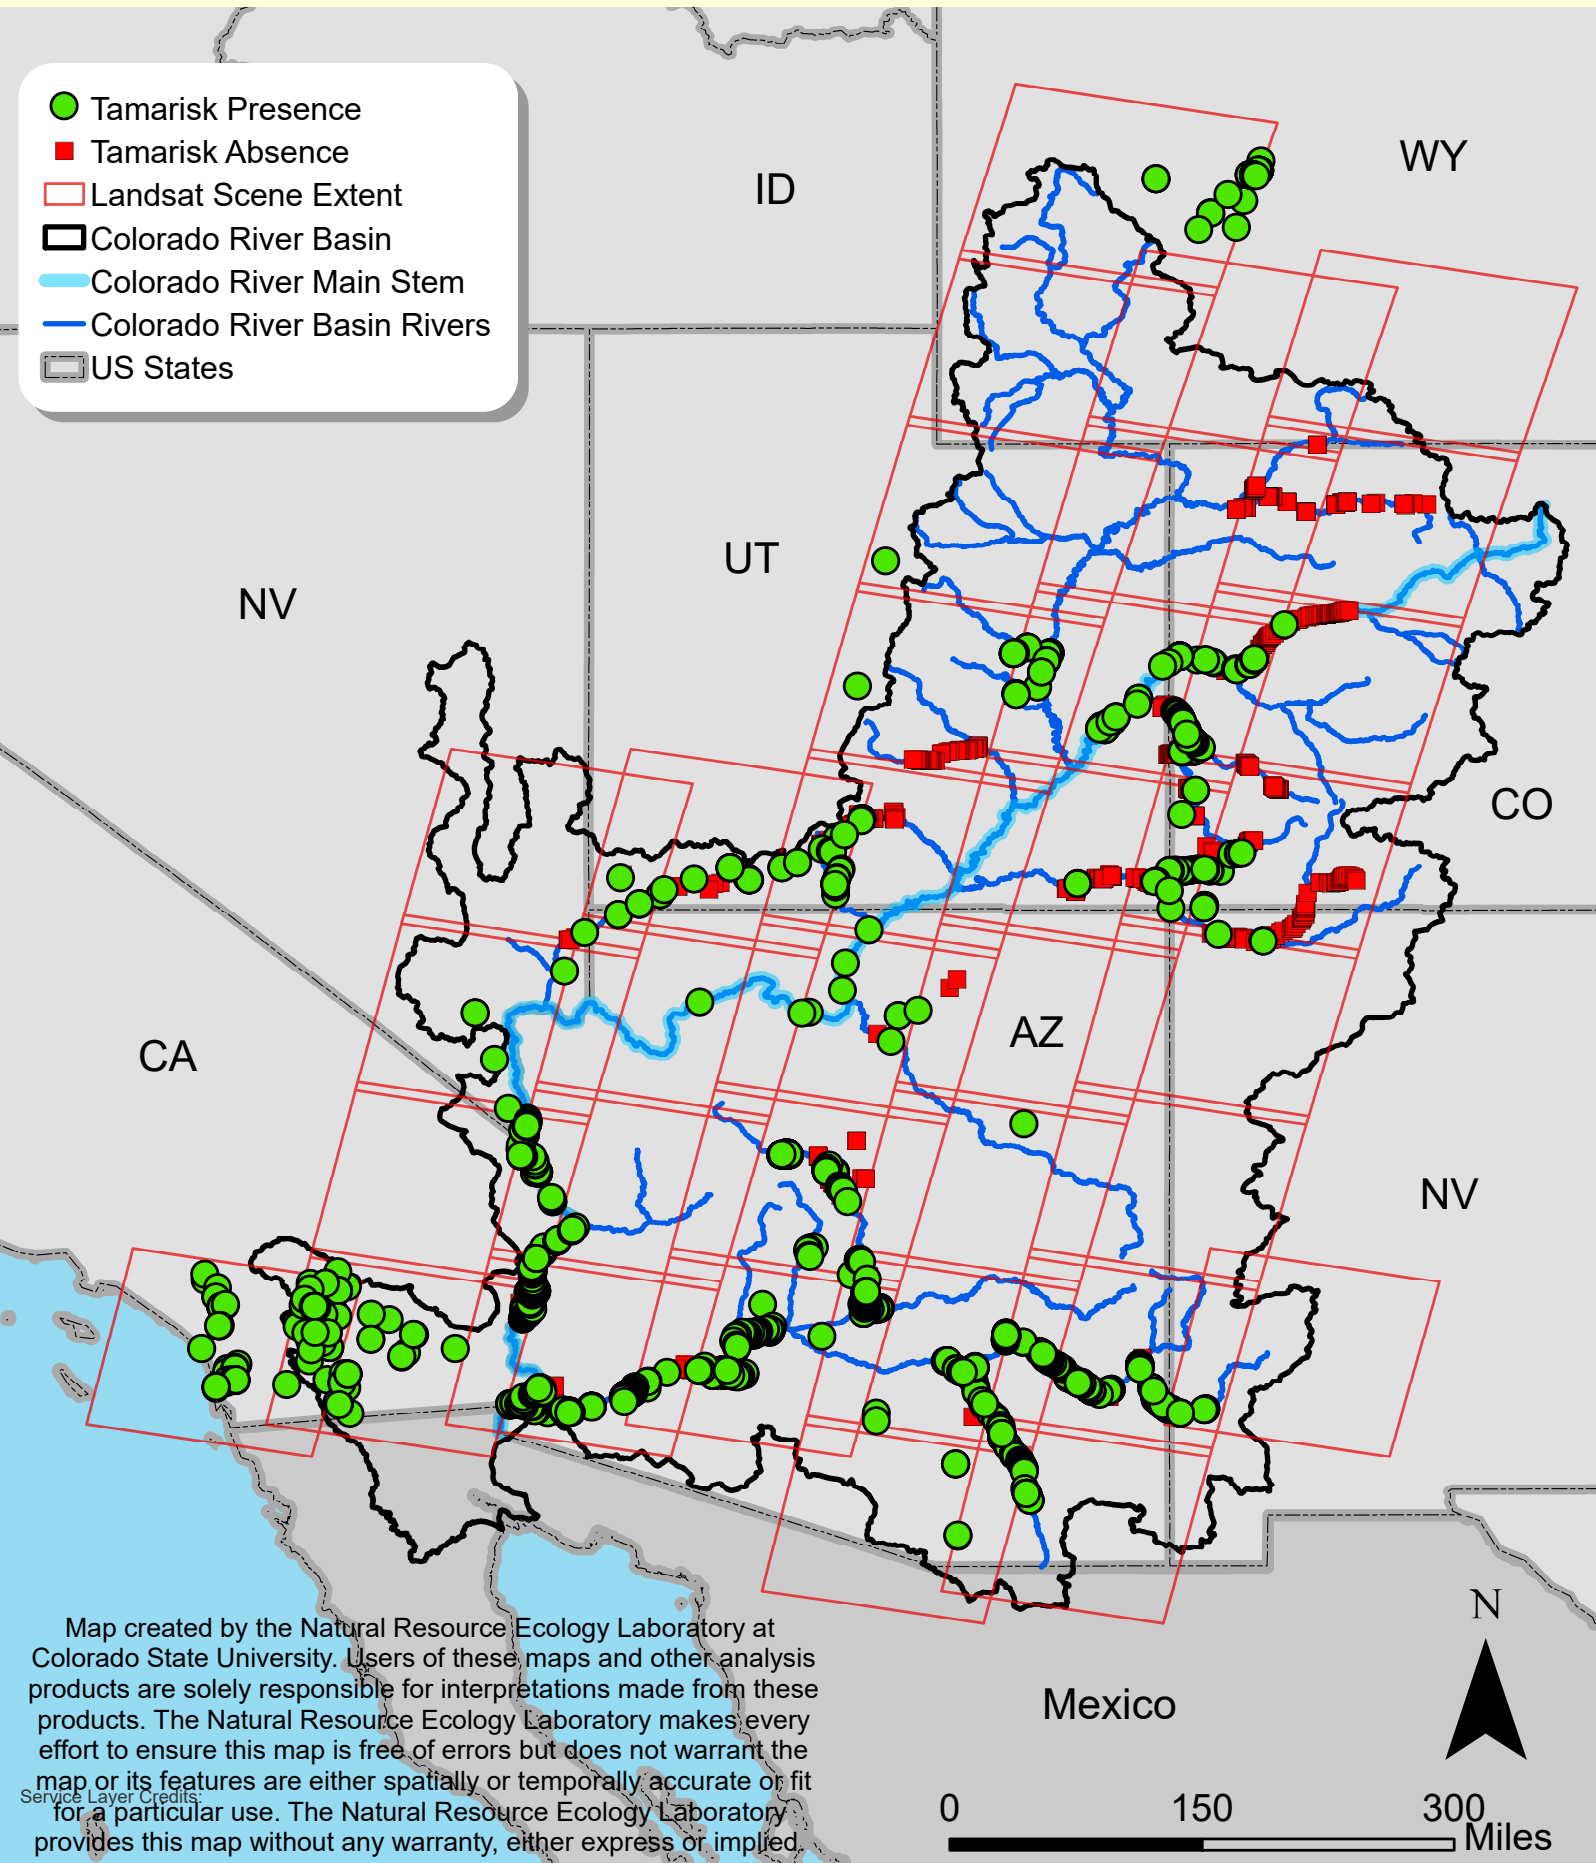

Tamarisk Occurrence (2015-2017) within Landsat Scene Extents that Encompass the Colorado River Basin

- Tamarisk Presence
- Tamarisk Absence
- Landsat Scene Extent
- ▭ Colorado River Basin
- Colorado River Main Stem
- Colorado River Basin Rivers
- ▭ US States

Map created by the Natural Resource Ecology Laboratory at Colorado State University. Users of these maps and other analysis products are solely responsible for interpretations made from these products. The Natural Resource Ecology Laboratory makes every effort to ensure this map is free of errors but does not warrant the map or its features are either spatially or temporally accurate or fit for a particular use. The Natural Resource Ecology Laboratory provides this map without any warranty, either express or implied.